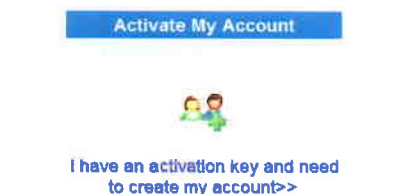

3. Click **I have an activation key and need to create my account**.