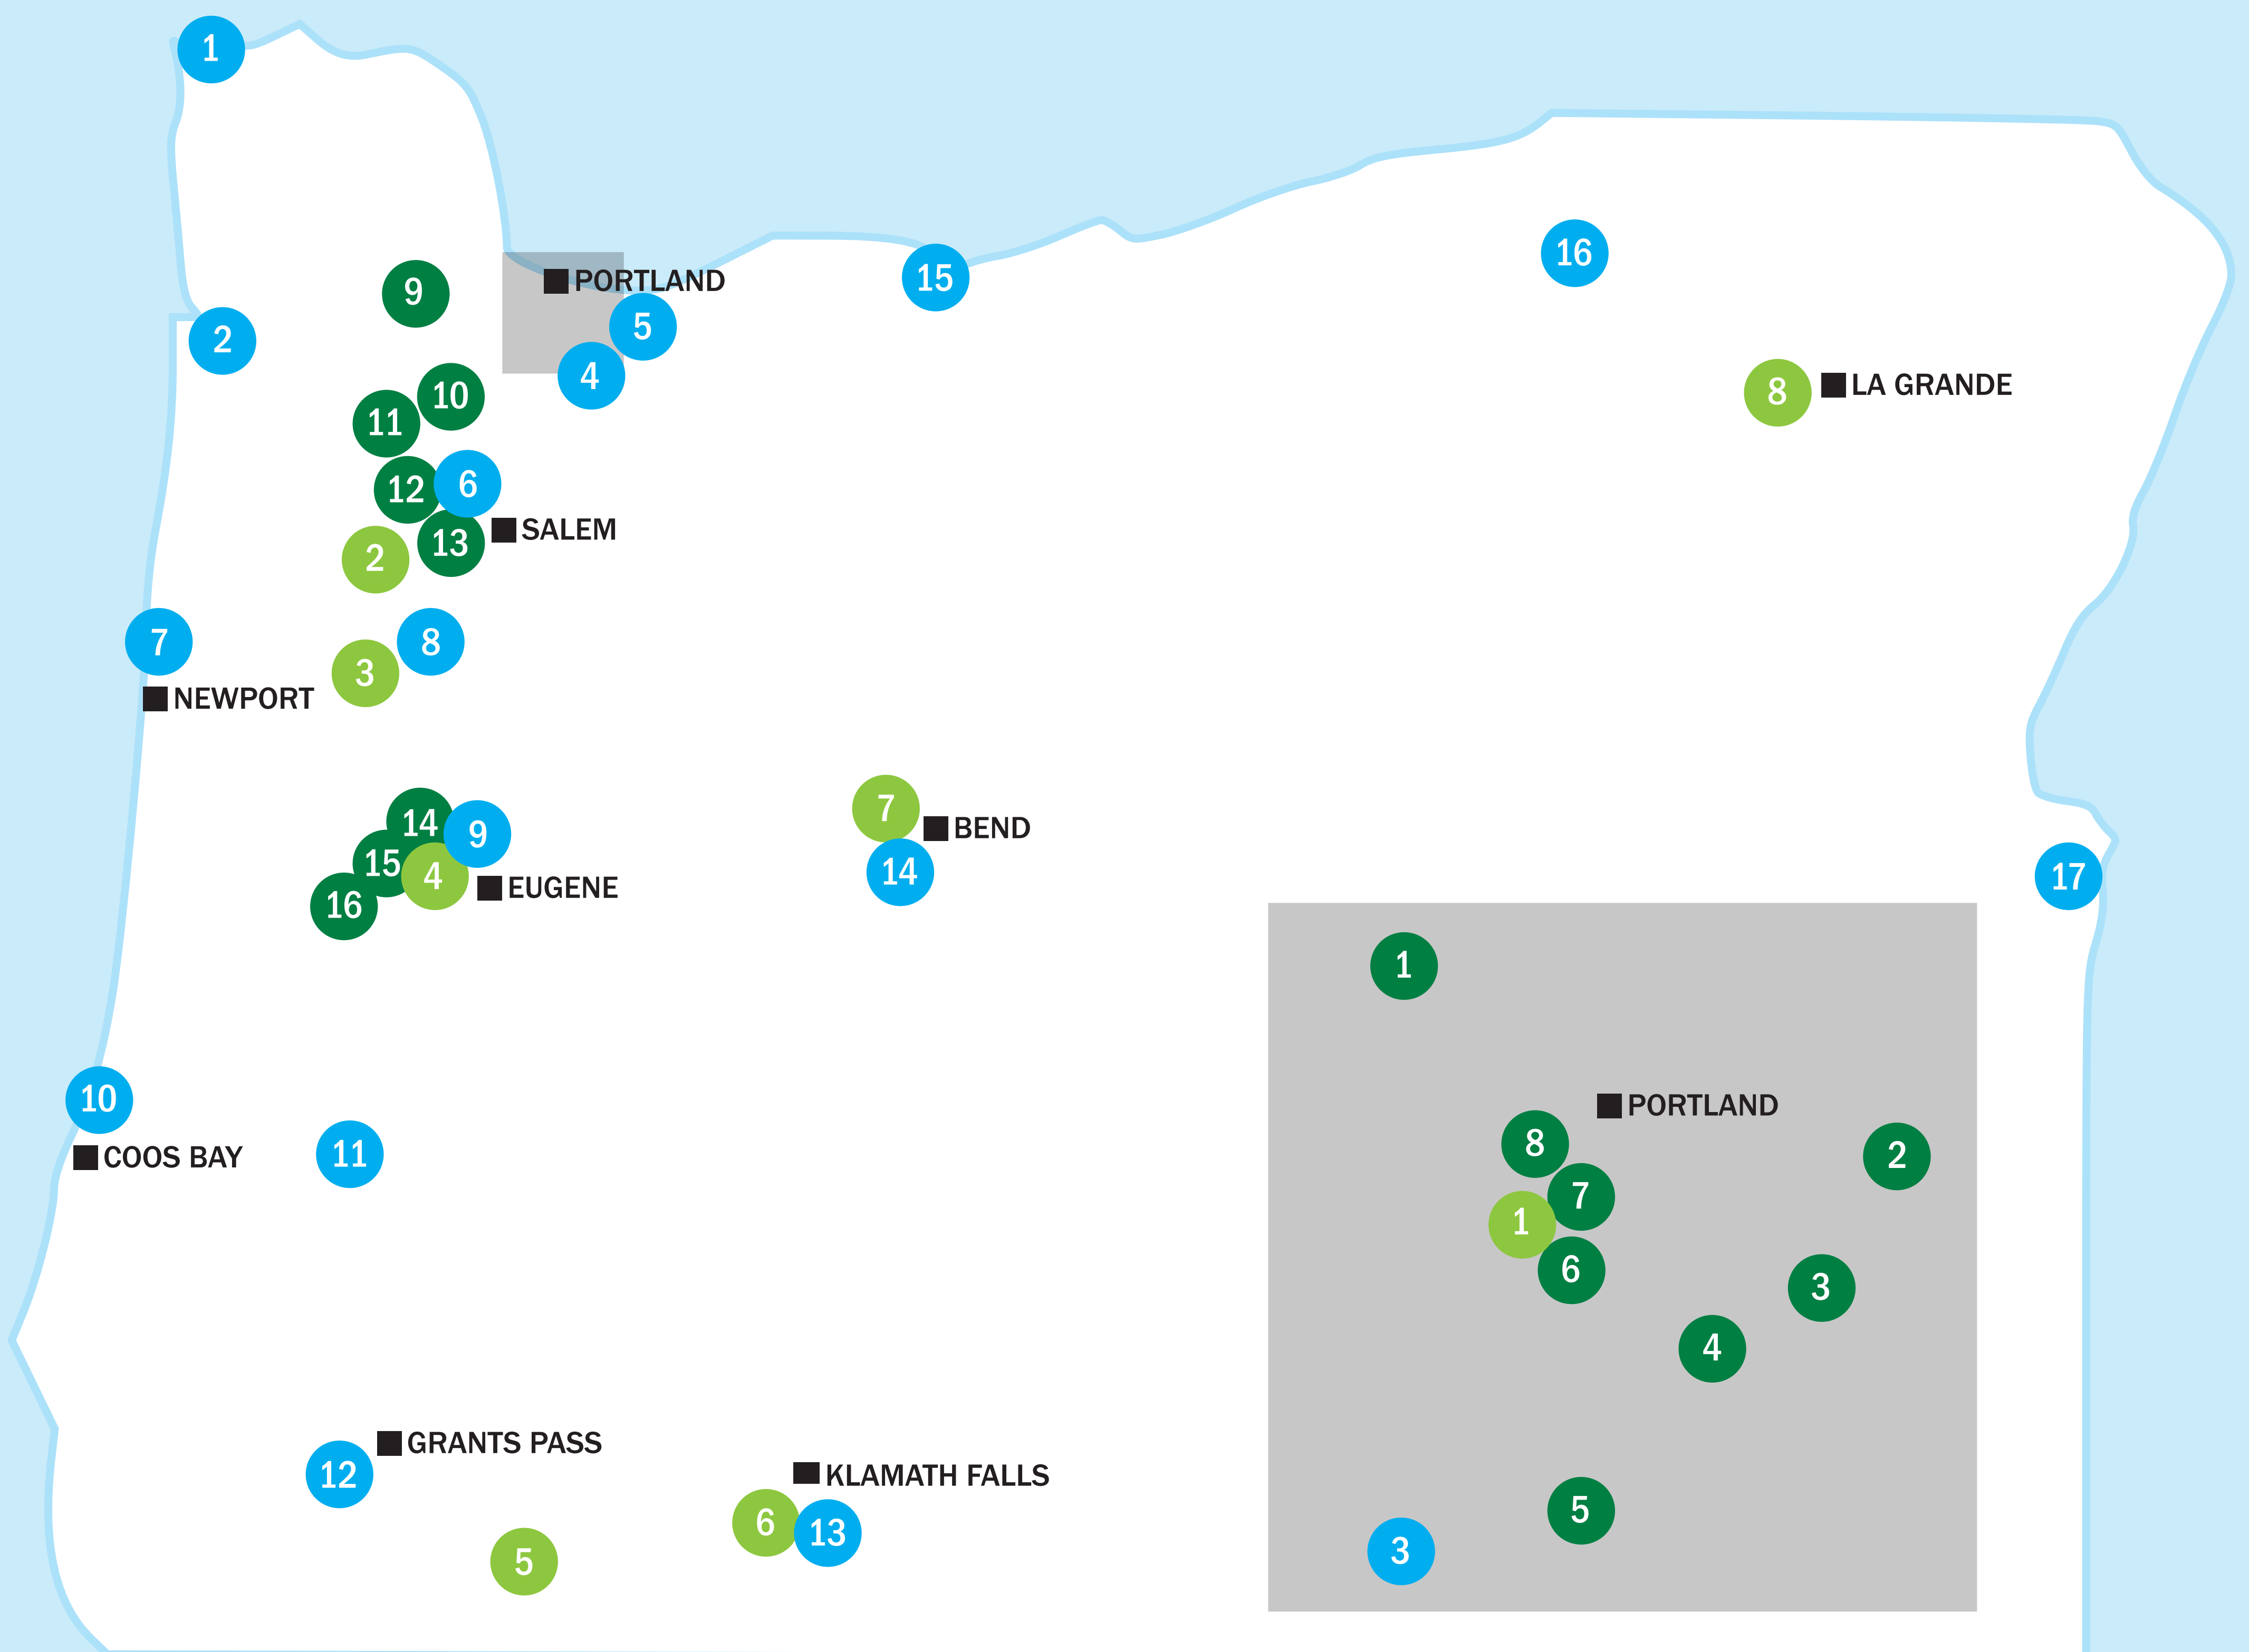

# OREGON COLLEGES & UNIVERSITIES

Includes public and independent, not-for-profit institutions that offer full Associate and Bachelor's degree programs; does not include branch campuses or centers.

## Community Colleges

Blue Mountain Community College	Pendleton	16
Central Oregon Community College	Bend	14
Chemeketa Community College	Salem	6
Clackamas Community College	Oregon City	4
Clatsop Community College	Astoria	1
Columbia Gorge Community College	The Dalles	15
Klamath Community College	Klamath Falls	13
Lane Community College	Eugene	9
Linn-Benton Community College	Albany	8
Mt. Hood Community College	Gresham	5
Oregon Coast Community College	Newport	7
Portland Community College	Portland	3
Rogue Community College	Grants Pass	12
Southwestern Oregon Community College	Coos Bay	10
Tillamook Bay Community College	Tillamook	2
Treasure Valley Community College	Ontario	17
Umpqua Community College	Roseburg	11

## Public Universities

Eastern Oregon University	La Grande	8
Oregon Institute of Technology	Klamath Falls	6
Oregon State University	Corvallis	3
Oregon State University - Cascades	Bend	7
Portland State University	Portland	1
Southern Oregon University	Ashland	5
University of Oregon	Eugene	4
Western Oregon University	Monmouth	2

## Independent, Not-for-Profit Colleges

Bushnell University †	Eugene	14
Corban University †	Salem	13
George Fox University †	Newberg	10
Gutenberg College †	Eugene	15
Lewis & Clark College	Portland	5
Linfield University	McMinnville	11
Multnomah University †	Portland	2
National University of Natural Medicine	Portland	6
New Hope Christian College †	Eugene	16
Pacific Northwest College of Art	Portland	8
Pacific University	Forest Grove	9
Portland Actors Conservatory	Portland	7
Reed College	Portland	4
University of Portland †	Portland	1
Warner Pacific College †	Portland	3
Willamette University	Salem	12