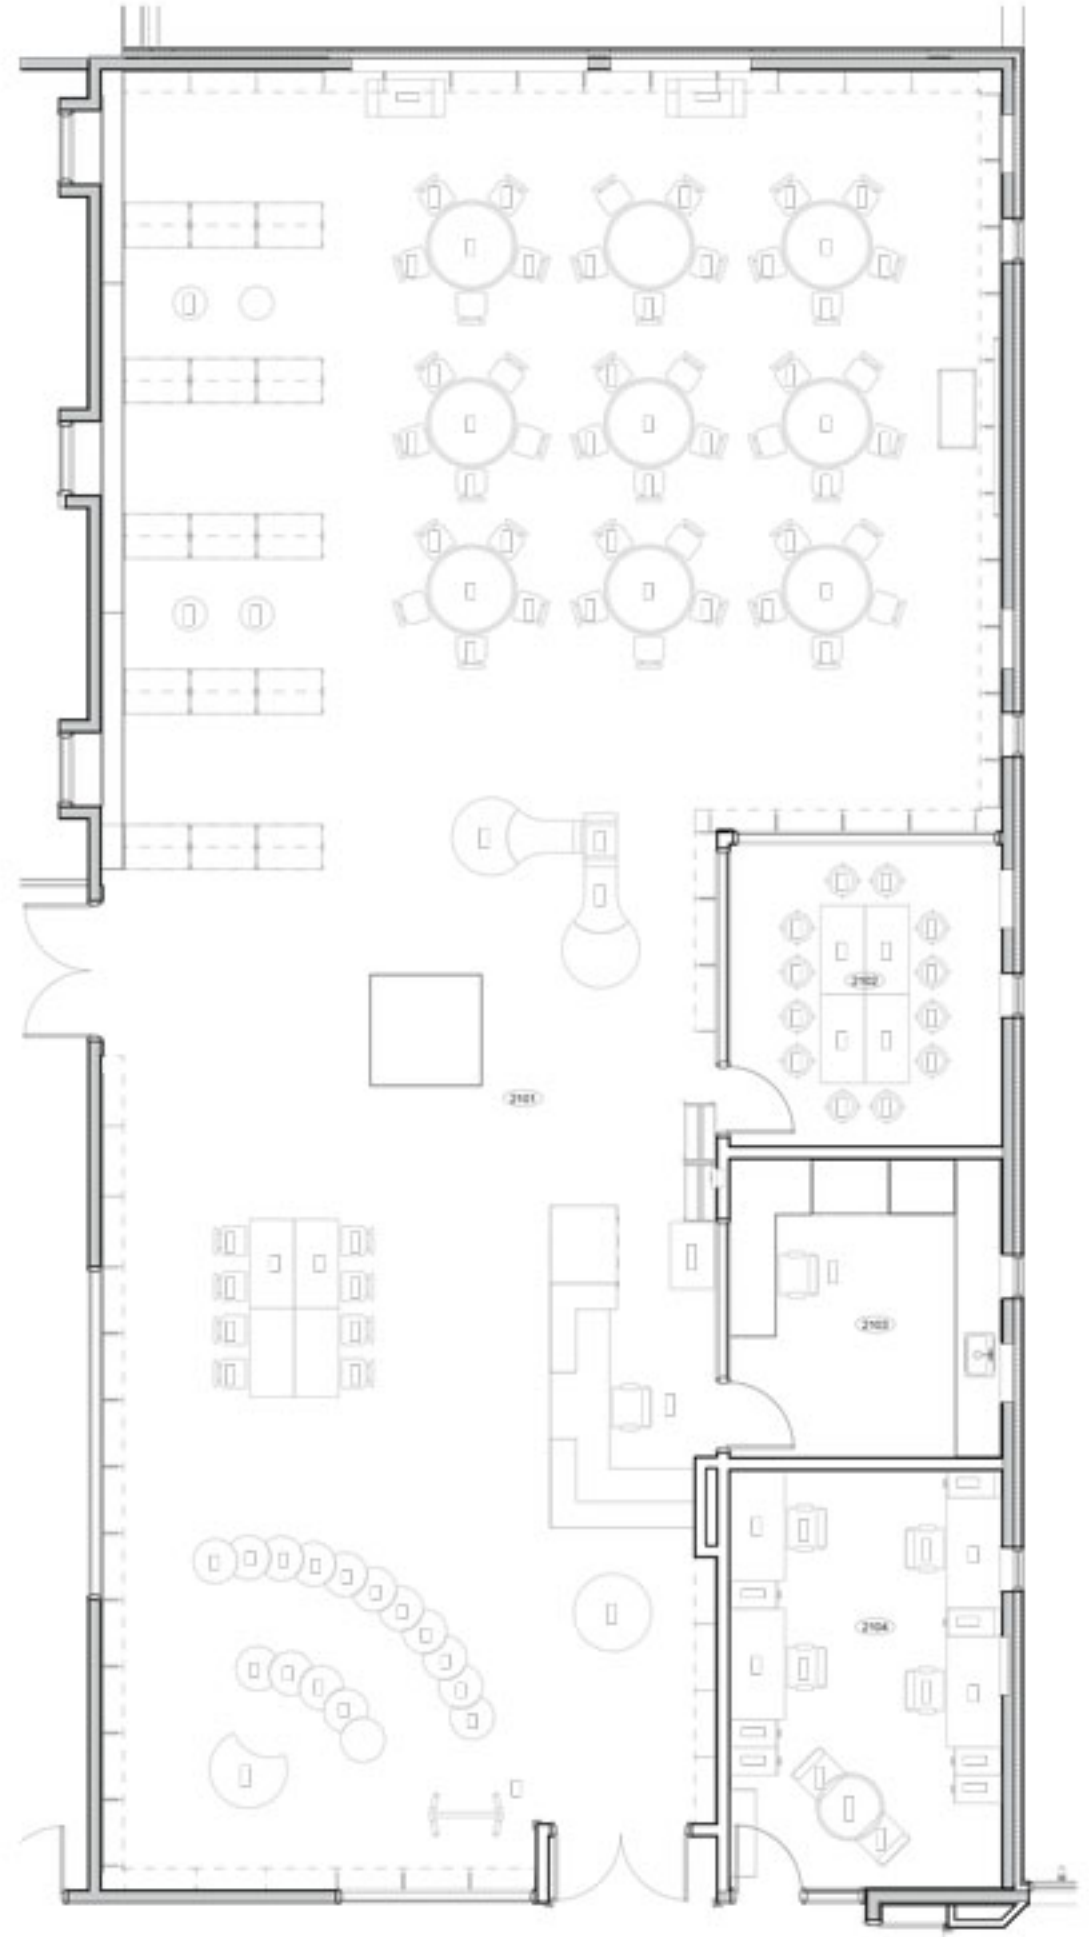

MAIN ENTRY VIEW

NE 169TH STREET VIEW

SOUTH SIDE VIEW

WILKES ELEMENTARY SCHOOL

BLRB architects

2015 BOND PROJECTS

CLASSROOM
0 1 2 4

MEDIA CENTER
0 1 2 4

2015 BOND PROJECTS

SITE PLAN

2015 BOND PROJECTS

GROUND FLOOR PLAN

- ADMINISTRATION
- CORE ACADEMIC
- RESTROOMS
- GYM/COMMONS
- CIRCULATION
- BUILDING SUPPORT

2015 BOND PROJECTS

2ND FLOOR PLAN

- MEDIA CENTER
- CORE ACADEMIC
- RESTROOMS
- GROUP ROOMS
- CIRCULATION
- BUILDING SUPPORT