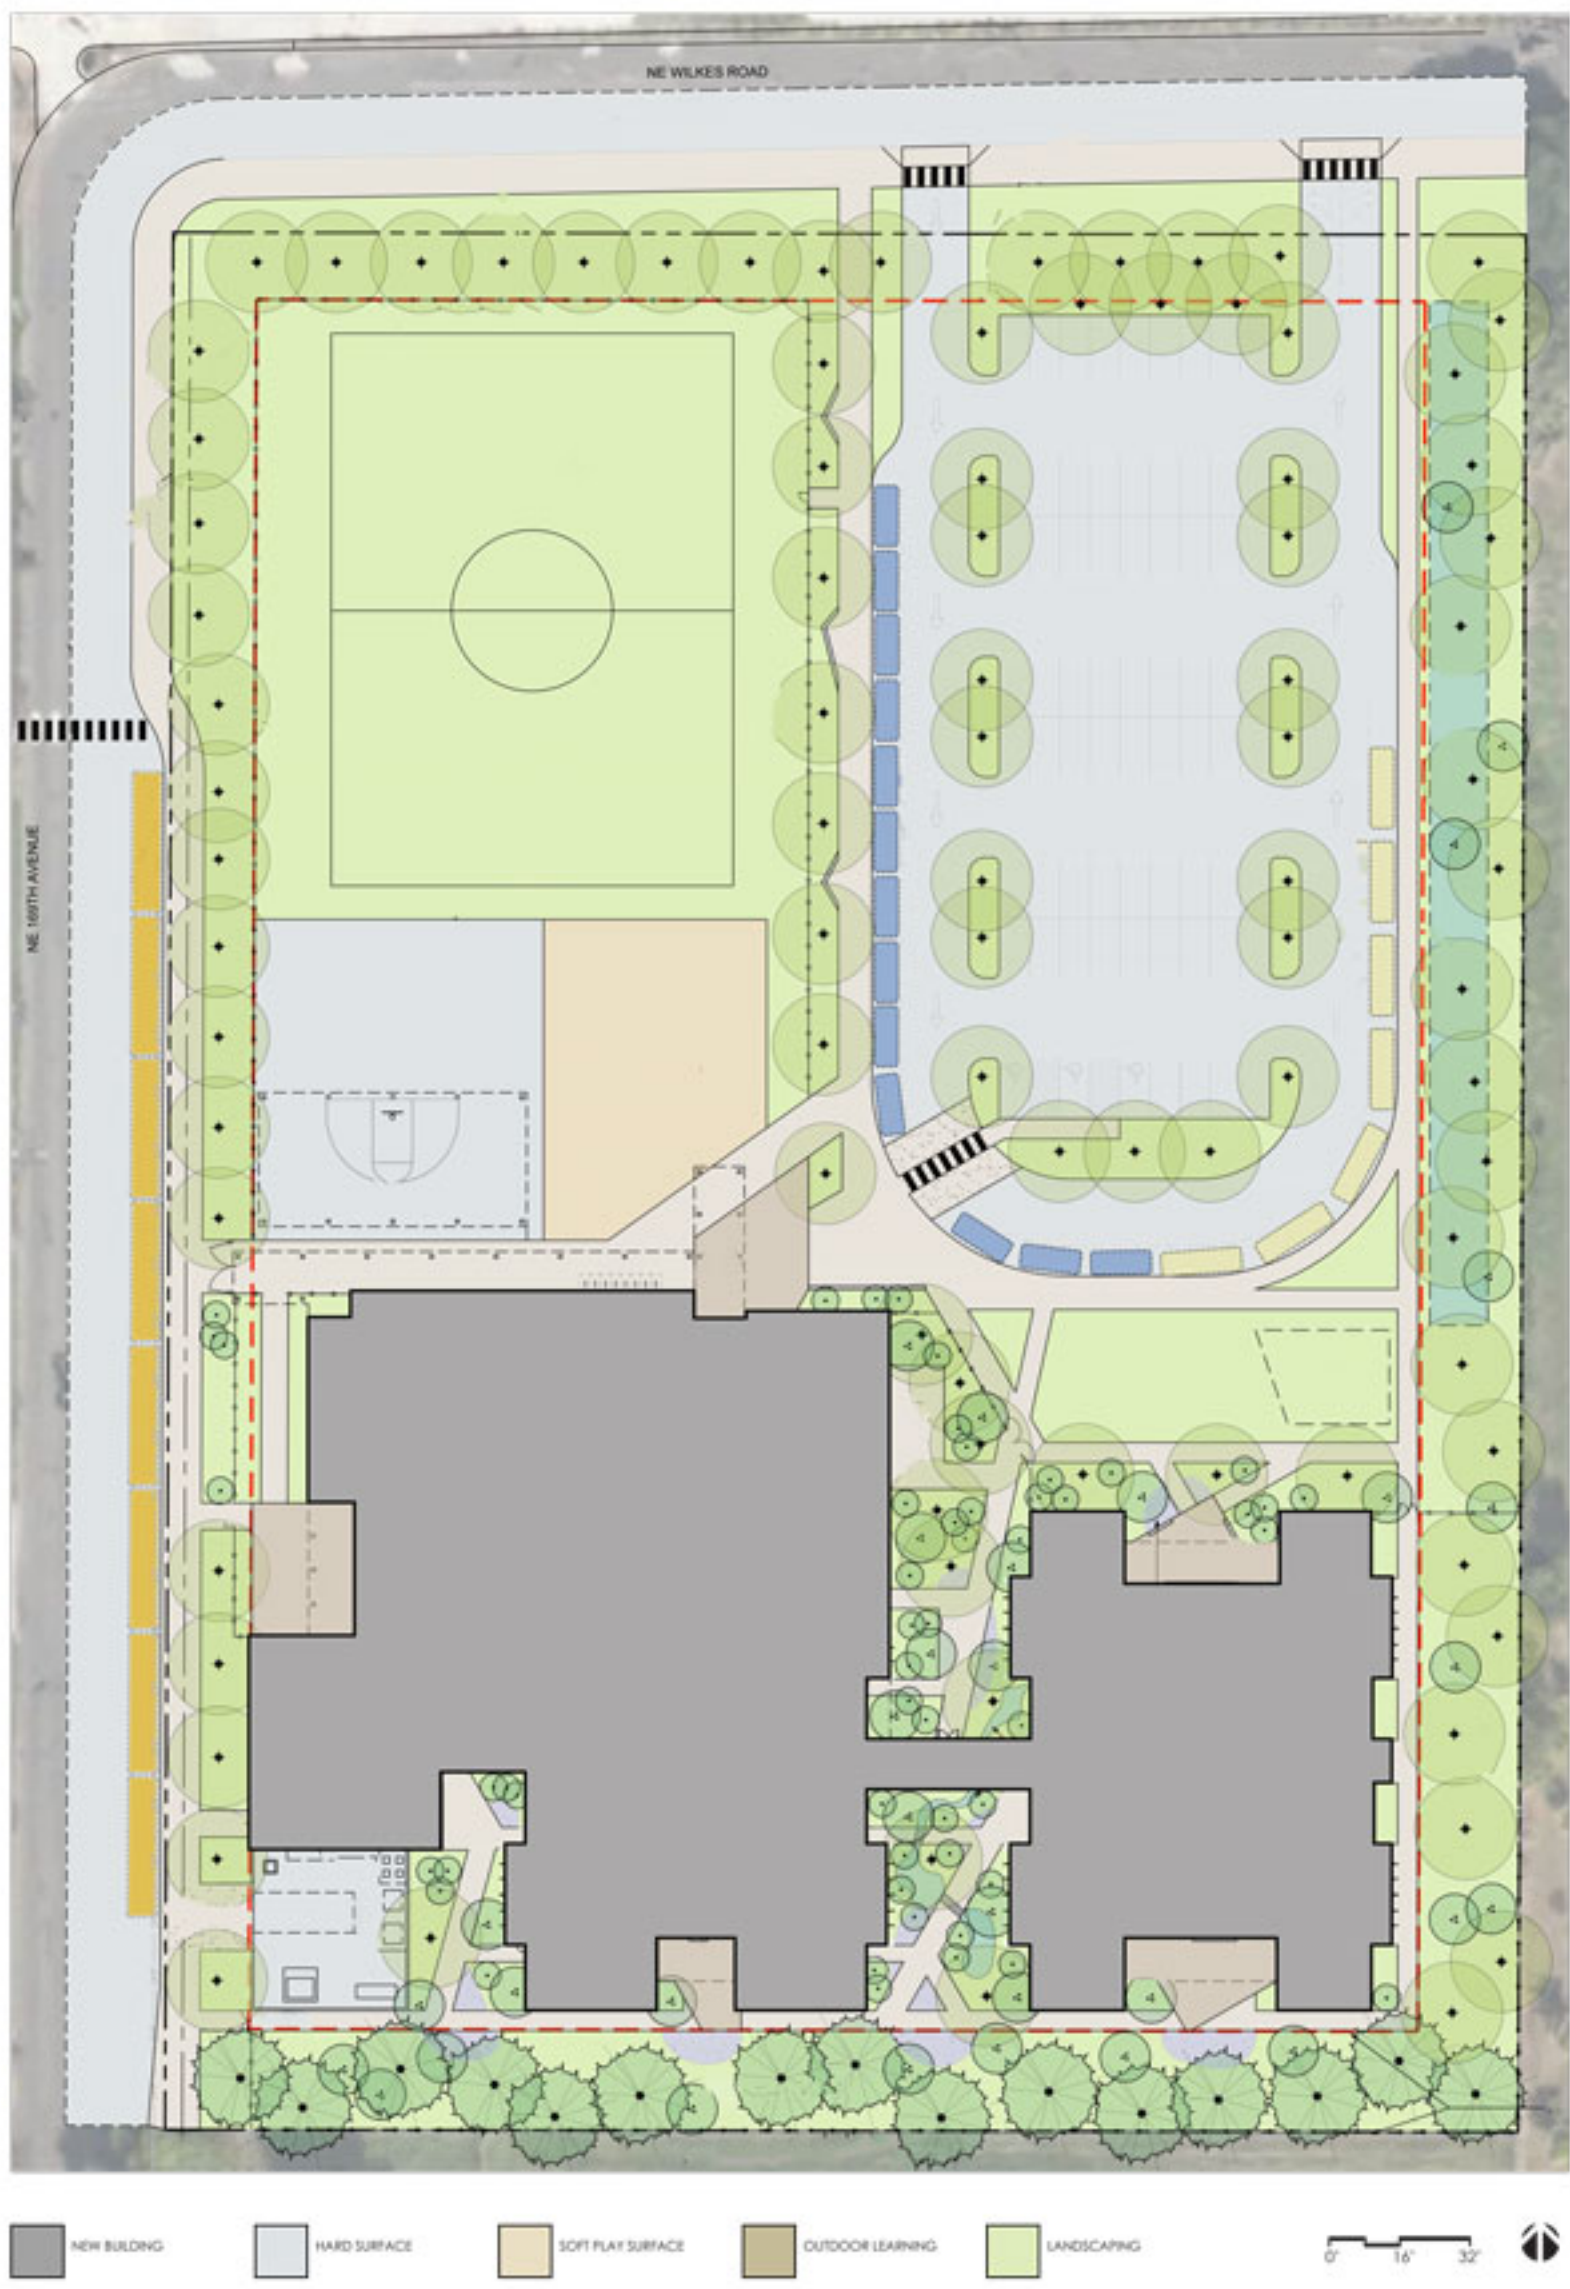

MAIN ENTRY VIEW

NE 169TH STREET VIEW

SOUTH SIDE VIEW

WILKES ELEMENTARY SCHOOL

BLRB architects

2015 BOND PROJECTS

CLASSROOM
0 1 2 4

MEDIA CENTER
0 1 2 4

2015 BOND PROJECTS

SITE PLAN

2015 BOND PROJECTS

GROUND FLOOR PLAN

- ADMINISTRATION
- CORE ACADEMIC
- RESTROOMS
- GYM/COMMONS
- CIRCULATION
- BUILDING SUPPORT

2015 BOND PROJECTS

2ND FLOOR PLAN

- MEDIA CENTER
- CORE ACADEMIC
- RESTROOMS
- GROUP ROOMS
- CIRCULATION
- BUILDING SUPPORT