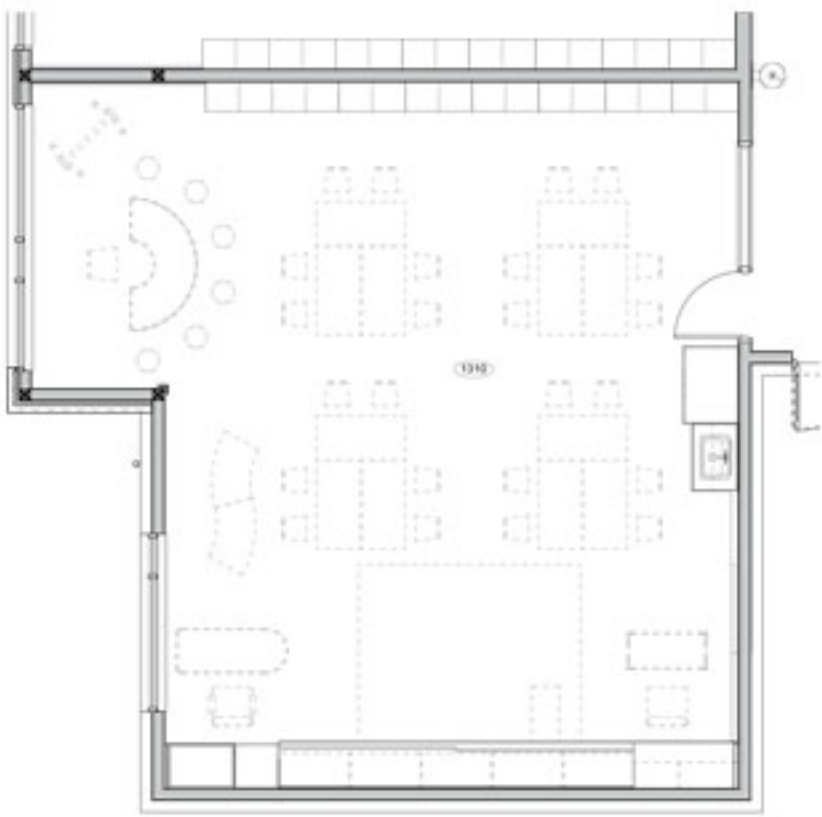

MAIN ENTRY VIEW

NE 169TH STREET VIEW

SOUTH SIDE VIEW

WILKES ELEMENTARY SCHOOL

BLRB architects

2015 BOND PROJECTS

CLASSROOM
0 1 2 4

MEDIA CENTER
0 1 2 4

2015 BOND PROJECTS

SITE PLAN

2015 BOND PROJECTS

GROUND FLOOR PLAN

- ADMINISTRATION
- CORE ACADEMIC
- RESTROOMS
- GYM/COMMONS
- CIRCULATION
- BUILDING SUPPORT

2015 BOND PROJECTS

2ND FLOOR PLAN

- MEDIA CENTER
- CORE ACADEMIC
- RESTROOMS
- GROUP ROOMS
- CIRCULATION
- BUILDING SUPPORT