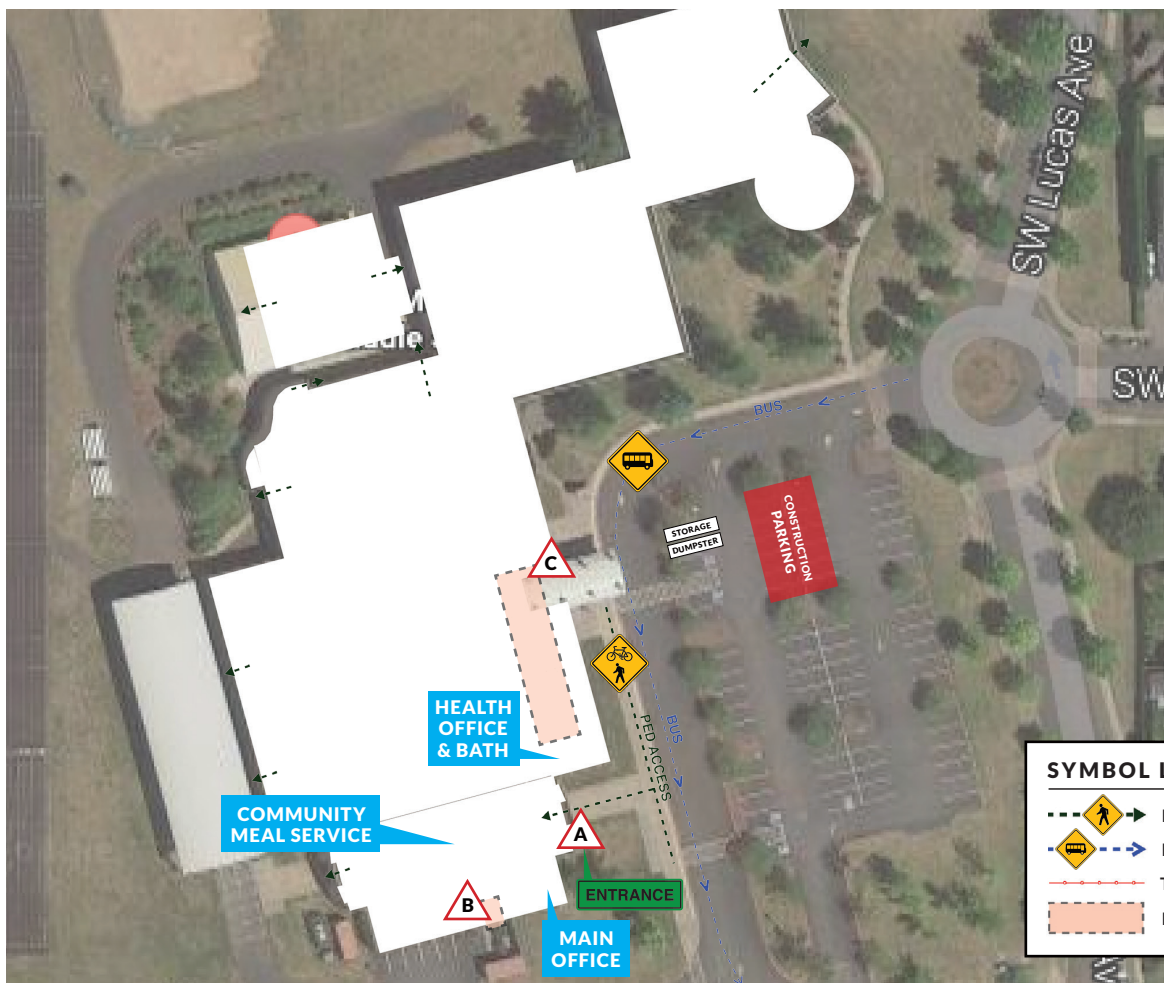

Updated June 14, 2017

Anticipated Construction Dates (Subject to Change)

Jun. 26 – Sep. 1: Construction Underway

- A** Temporary main entrance
- B** Exterior door replacement, door continues to function as exit-only
- C** Emergency exit only

Jul. 10 – Aug. 3: Summer School

Summer school will take place in open parts of school; note that main entrance and some other entrances/exits have changed, as noted.

Jul. 10 – Aug. 3: Summer Meal Program