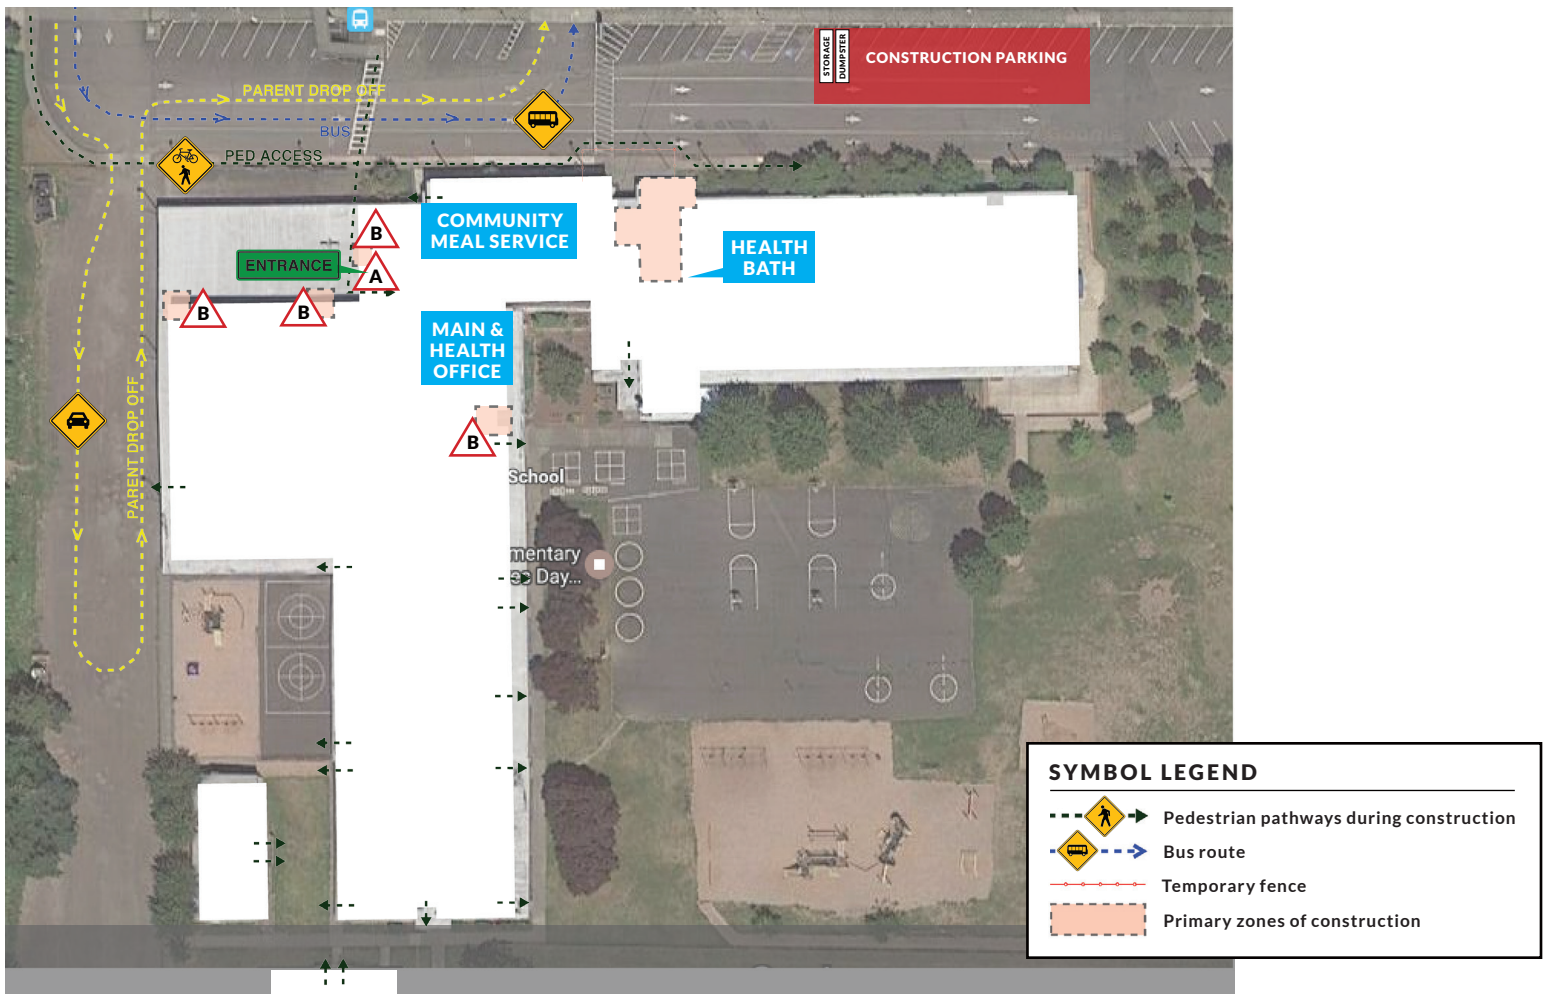

## Anticipated Construction Dates (Subject to Change)

*Jun. 26 – Sep. 1: Construction Underway*

- A** Temporary main entrance
- B** Exterior door replacement, door continues to function as exit-only

*Jul. 10 – Aug. 3: Summer School*

Summer school will take place in open parts of school; note that main entrance and some other entrances/exits have changed, as noted.

*Jun. 26 – Aug. 10: Summer Meal Program*

Este volante incluye información sobre la construcción en su escuela. Si necesita más información, comuníquese con la oficina de la escuela.